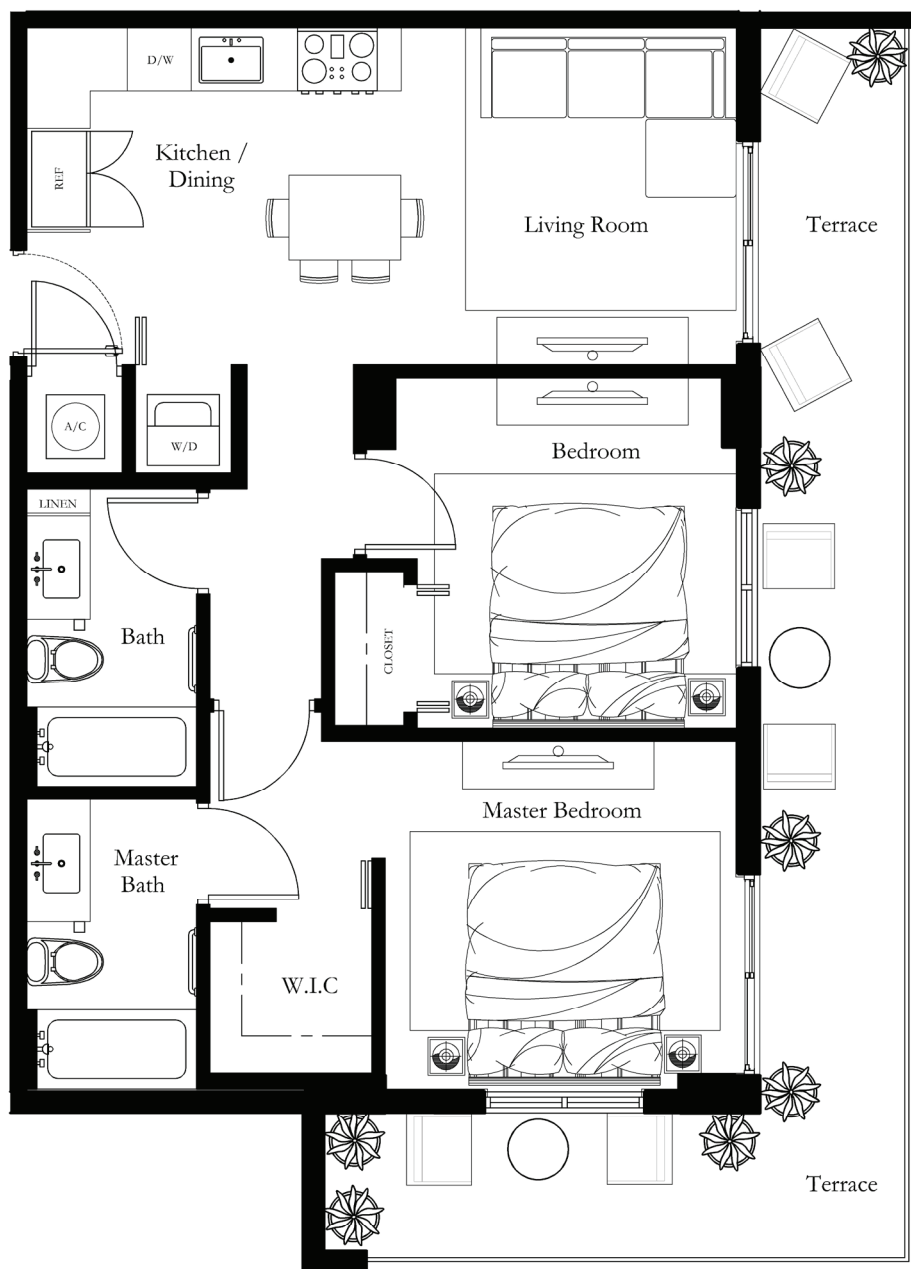

NORTH
FLOOR
PLAN

NB
2

SQF 800

PLAY IN THE OCEAN

THE HOLLY

BY SOLESTE

LIVE DOWNTOWN

2001 VAN BUREN ST, HOLLYWOOD, FL
SOLESTEHOLLY.COM

Floor plans are artist's rendering. All dimensions are approximate. Actual product and specifications may vary in dimension or detail. Not all features are available in every apartment. Prices and availability are subject to change. Square footage excludes balcony or terrace.