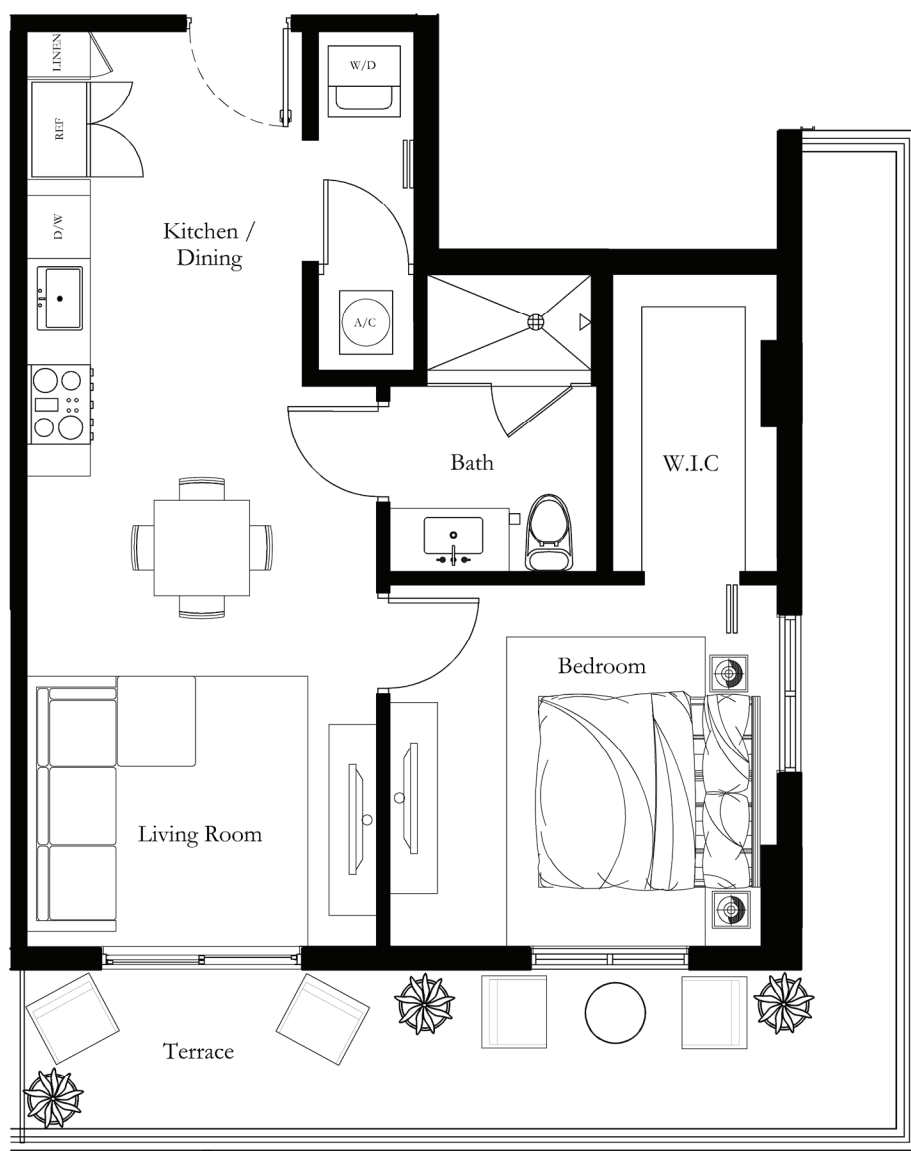

NORTH
FLOOR
PLAN

NA
5

SQF 640

PLAY IN THE OCEAN

THE HOLLY

BY SOLESTE

LIVE DOWNTOWN

2001 VAN BUREN ST, HOLLYWOOD, FL
SOLESTEHOLLY.COM

Floor plans are artist's rendering. All dimensions are approximate. Actual product and specifications may vary in dimension or detail. Not all features are available in every apartment. Prices and availability are subject to change. Square footage excludes balcony or terrace.