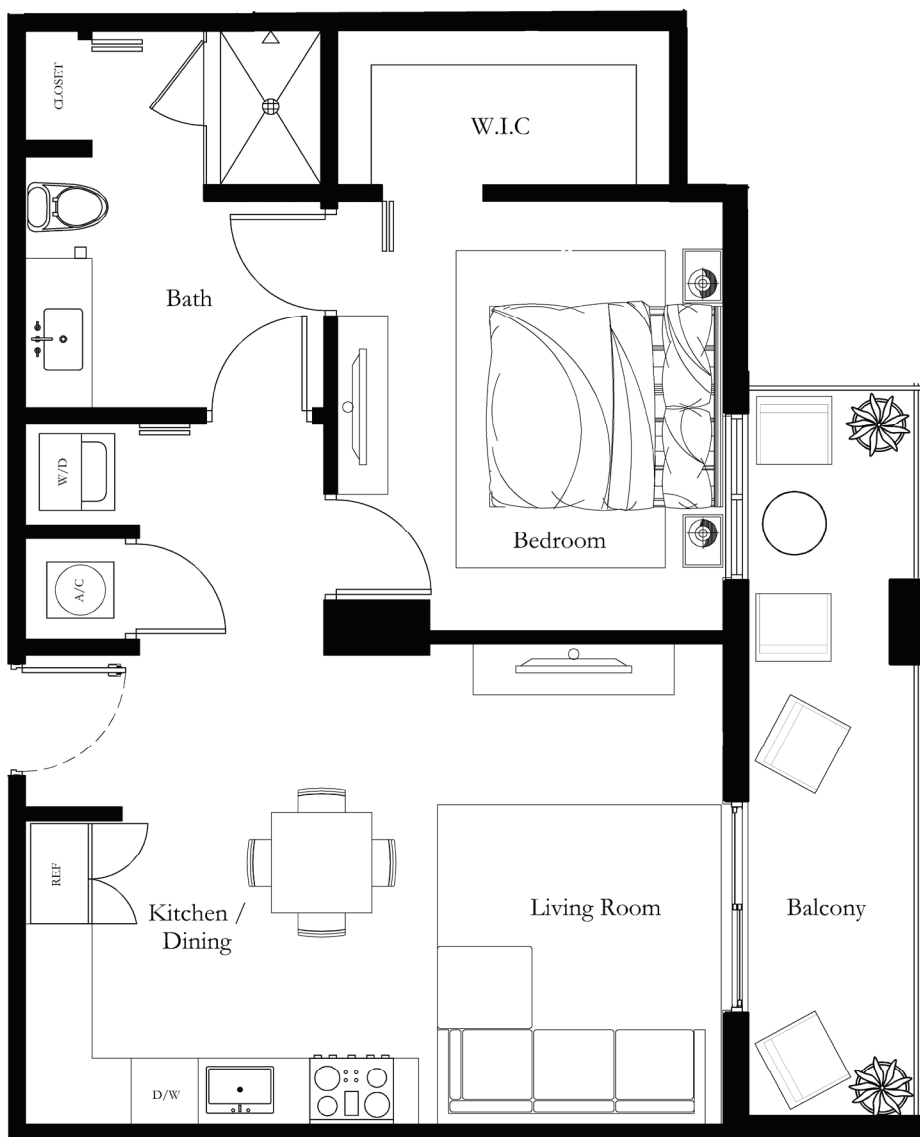

NORTH
FLOOR
PLAN

NA
8

SQF 720

PLAY IN THE OCEAN

THE HOLLY

BY SOLESTE

LIVE DOWNTOWN

2001 VAN BUREN ST, HOLLYWOOD, FL
SOLESTEHOLLY.COM

Floor plans are artist's rendering. All dimensions are approximate. Actual product and specifications may vary in dimension or detail. Not all features are available in every apartment. Prices and availability are subject to change. Square footage excludes balcony or terrace.