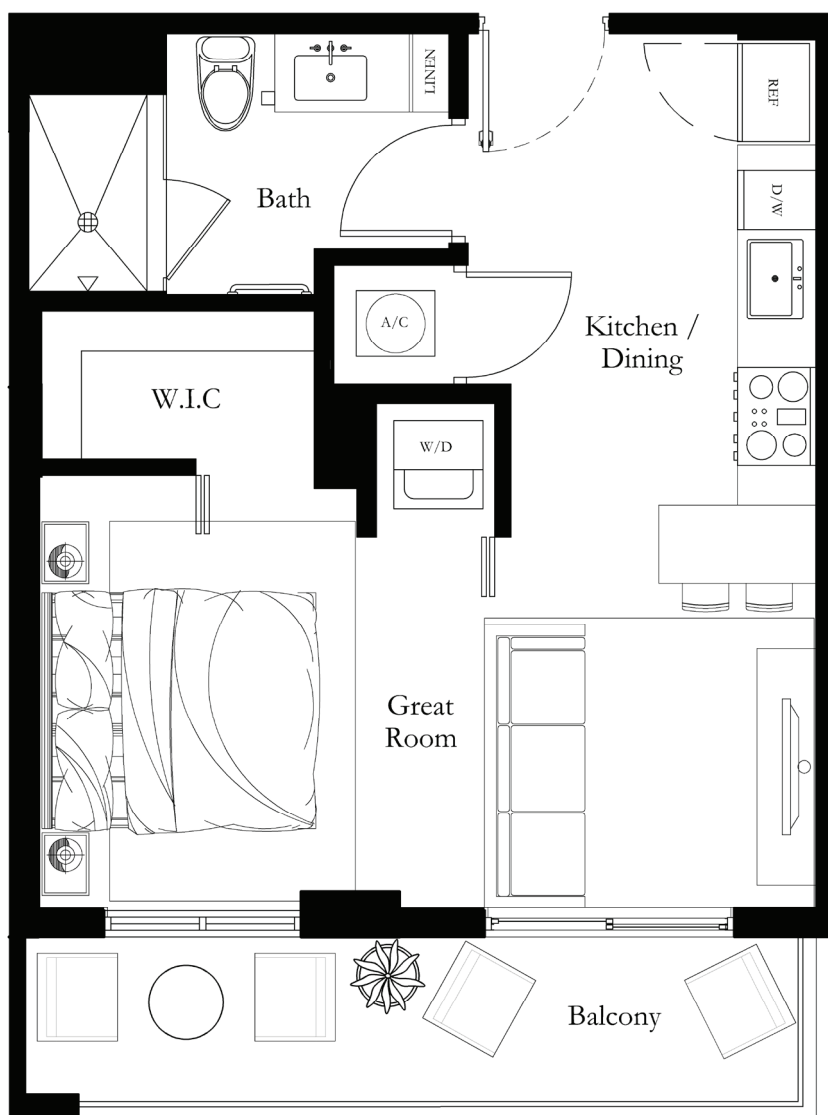

NORTH
FLOOR
PLAN

NS
2

SQF 485

PLAY IN THE OCEAN

THE HOLLY

BY SOLESTE

LIVE DOWNTOWN

2001 VAN BUREN ST, HOLLYWOOD, FL
SOLESTEHOLLY.COM

Floor plans are artist's rendering. All dimensions are approximate. Actual product and specifications may vary in dimension or detail. Not all features are available in every apartment. Prices and availability are subject to change. Square footage excludes balcony or terrace.