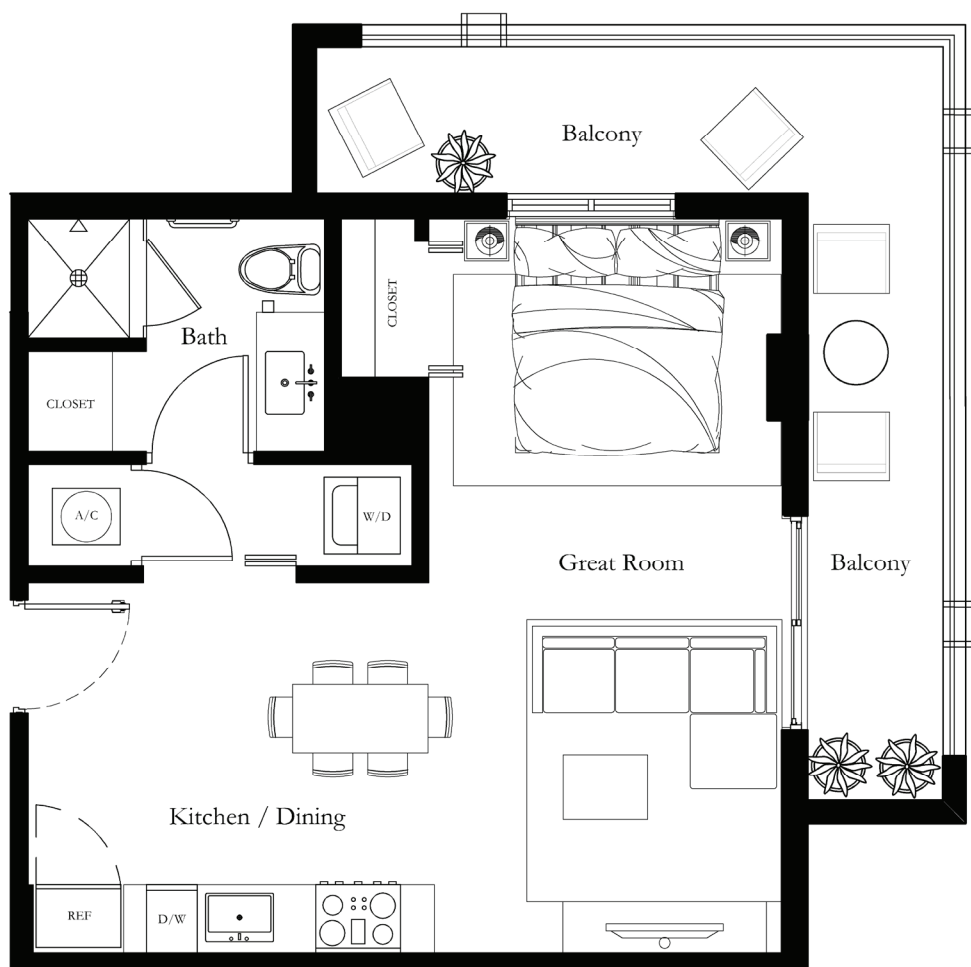

NORTH
FLOOR
PLAN

NS
4

SQF 530

PLAY IN THE OCEAN

THE HOLLY

BY SOLESTE

LIVE DOWNTOWN

2001 VAN BUREN ST, HOLLYWOOD, FL
SOLESTEHOLLY.COM

Floor plans are artist's rendering. All dimensions are approximate. Actual product and specifications may vary in dimension or detail. Not all features are available in every apartment. Prices and availability are subject to change. Square footage excludes balcony or terrace.