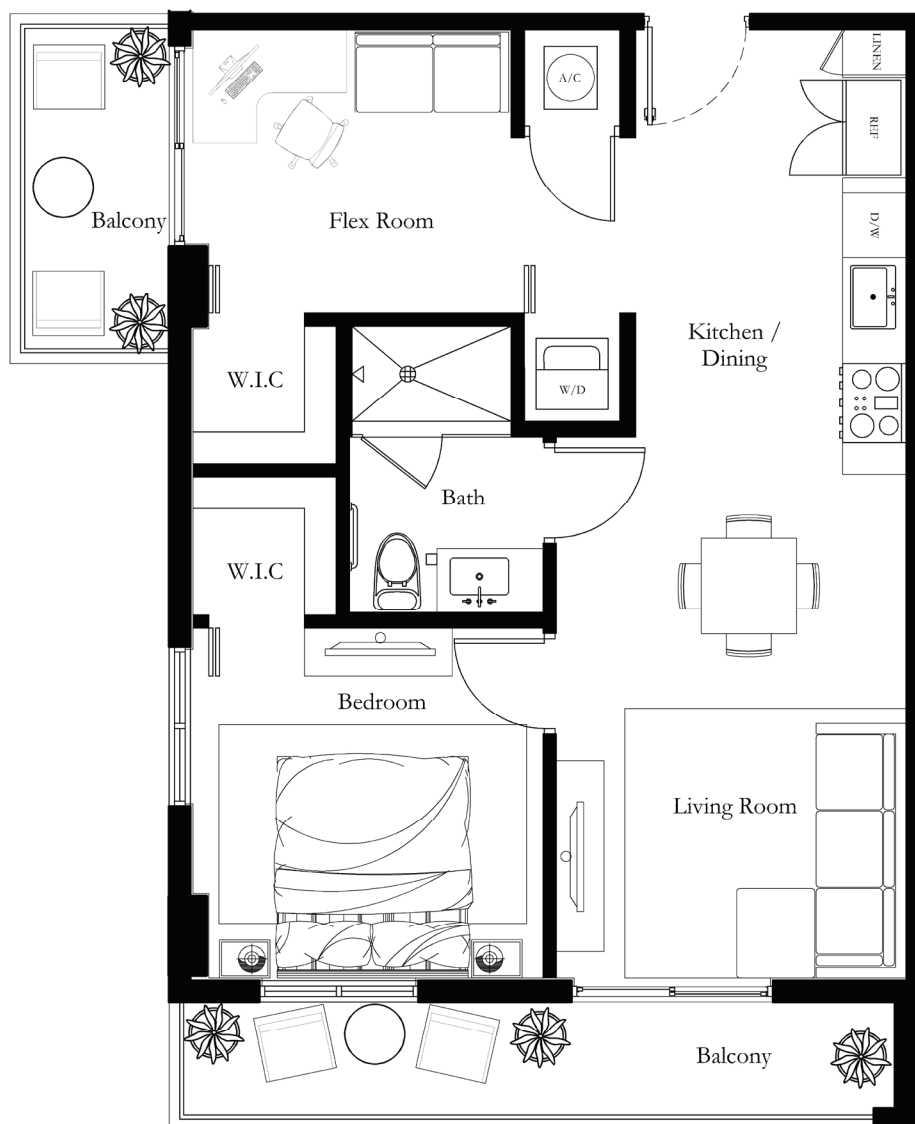

NDA 10

- 1
- 1
- 1

↑ SQF 682

PLAY IN THE OCEAN

THE HOLLY

BY SOLESTE

LIVE DOWNTOWN

2001 VAN BUREN ST, HOLLYWOOD, FL
SOLESTEHOLLY.COM

Floor plans are artist's rendering. All dimensions are approximate. Actual product and specifications may vary in dimension or detail. Not all features are available in every apartment. Prices and availability are subject to change. Square footage excludes balcony or terrace.