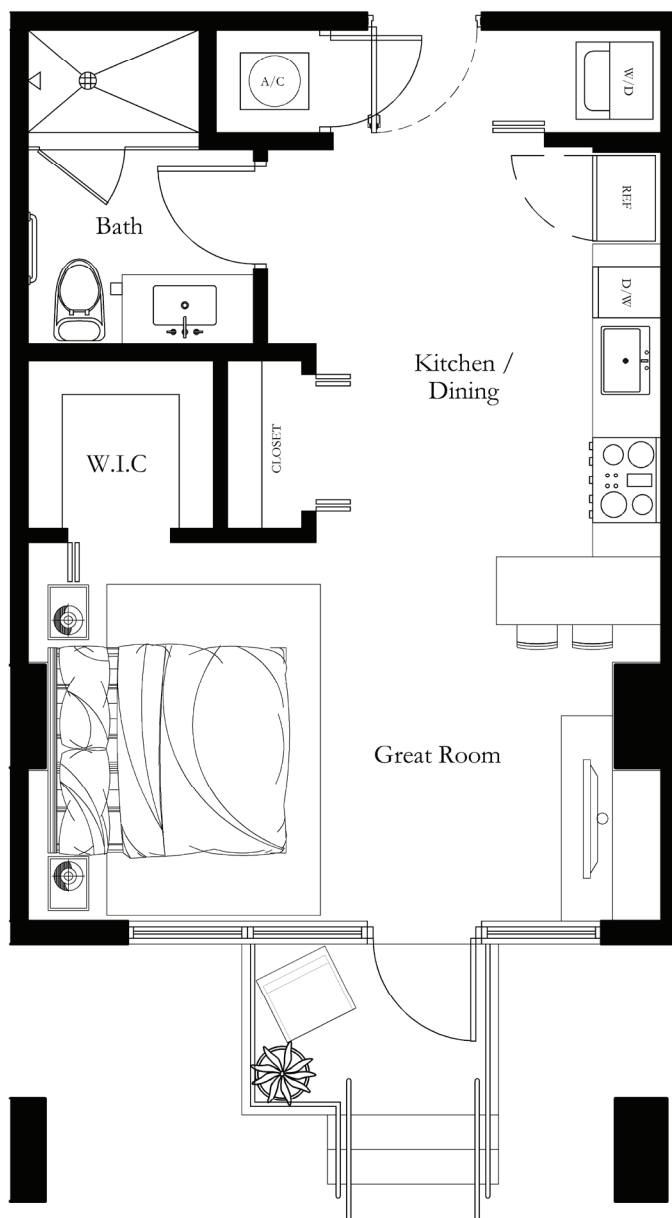

NORTH
FLOOR
PLAN

NS
3

SQF 520

PLAY IN THE OCEAN

THE HOLLY

BY SOLESTE

LIVE DOWNTOWN

2001 VAN BUREN ST, HOLLYWOOD, FL
SOLESTEHOLLY.COM

Floor plans are artist's rendering. All dimensions are approximate. Actual product and specifications may vary in dimension or detail. Not all features are available in every apartment. Prices and availability are subject to change. Square footage excludes balcony or terrace.