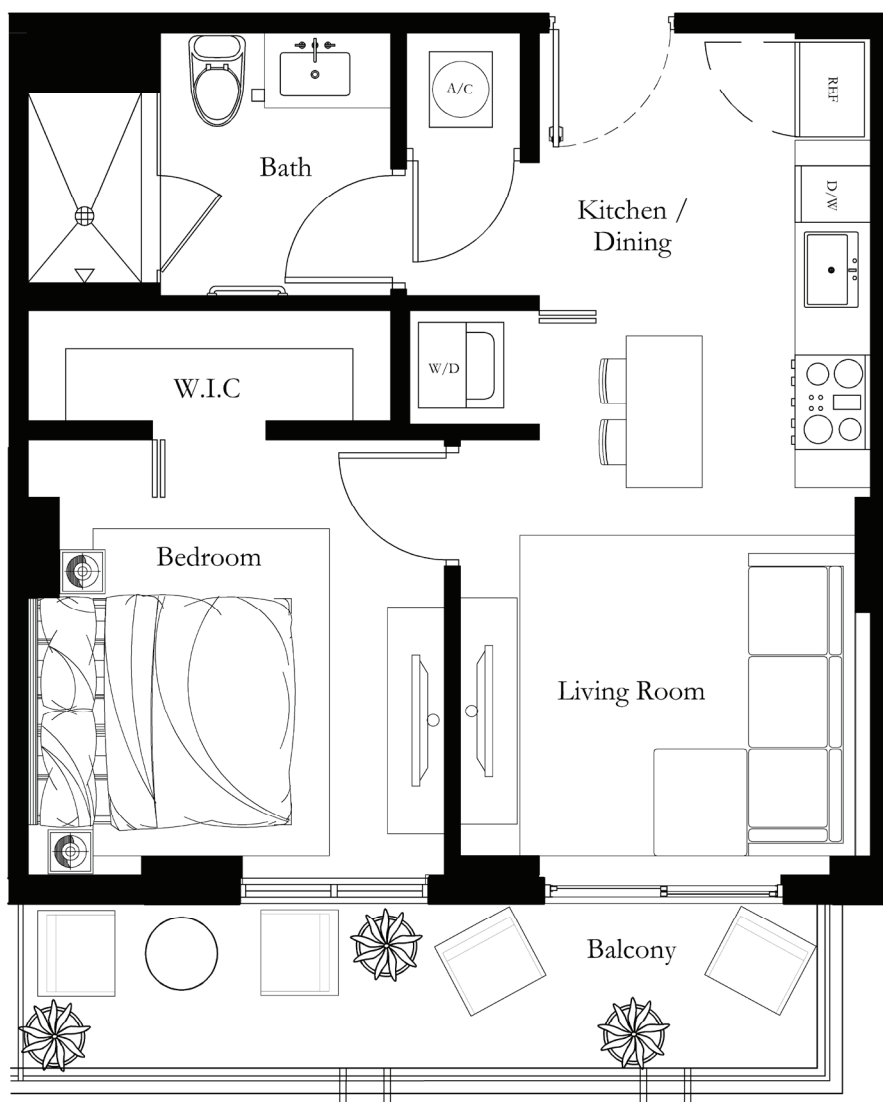

NORTH
FLOOR
PLAN

NA
2

SQF 530

PLAY IN THE OCEAN

THE HOLLY

BY SOLESTE

LIVE DOWNTOWN

2001 VAN BUREN ST, HOLLYWOOD, FL
SOLESTEHOLLY.COM

Floor plans are artist's rendering. All dimensions are approximate. Actual product and specifications may vary in dimension or detail. Not all features are available in every apartment. Prices and availability are subject to change. Square footage excludes balcony or terrace.