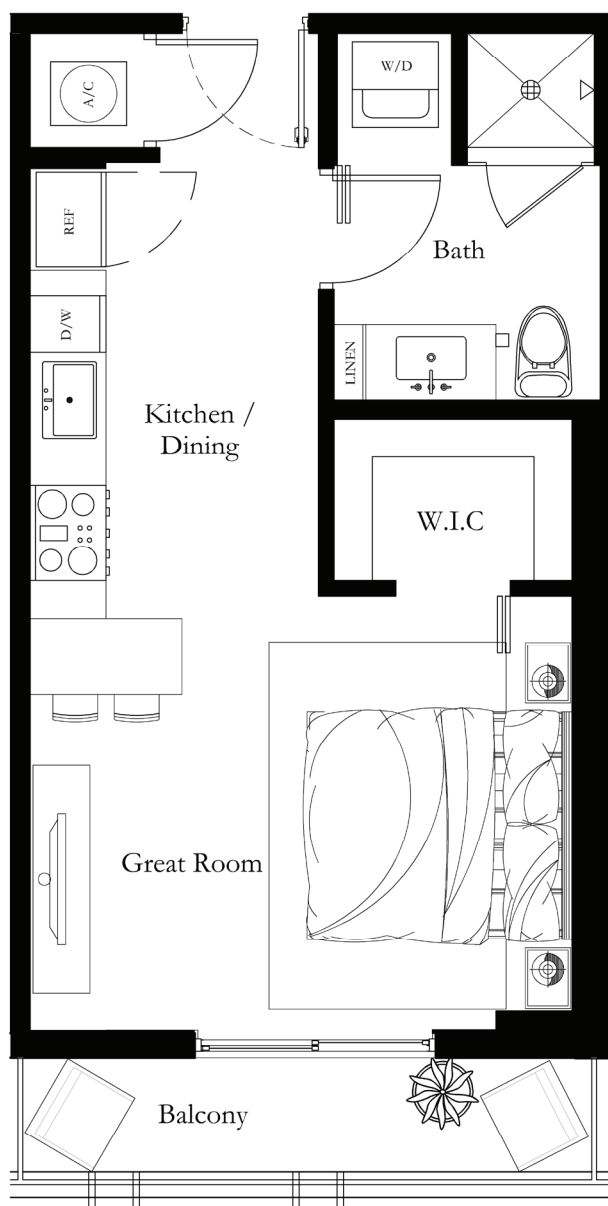

NORTH
FLOOR
PLAN

NS
1

SQF 426

PLAY IN THE OCEAN

THE HOLLY

BY SOLESTE

LIVE DOWNTOWN

2001 VAN BUREN ST, HOLLYWOOD, FL
SOLESTEHOLLY.COM

Floor plans are artist's rendering. All dimensions are approximate. Actual product and specifications may vary in dimension or detail. Not all features are available in every apartment. Prices and availability are subject to change. Square footage excludes balcony or terrace.