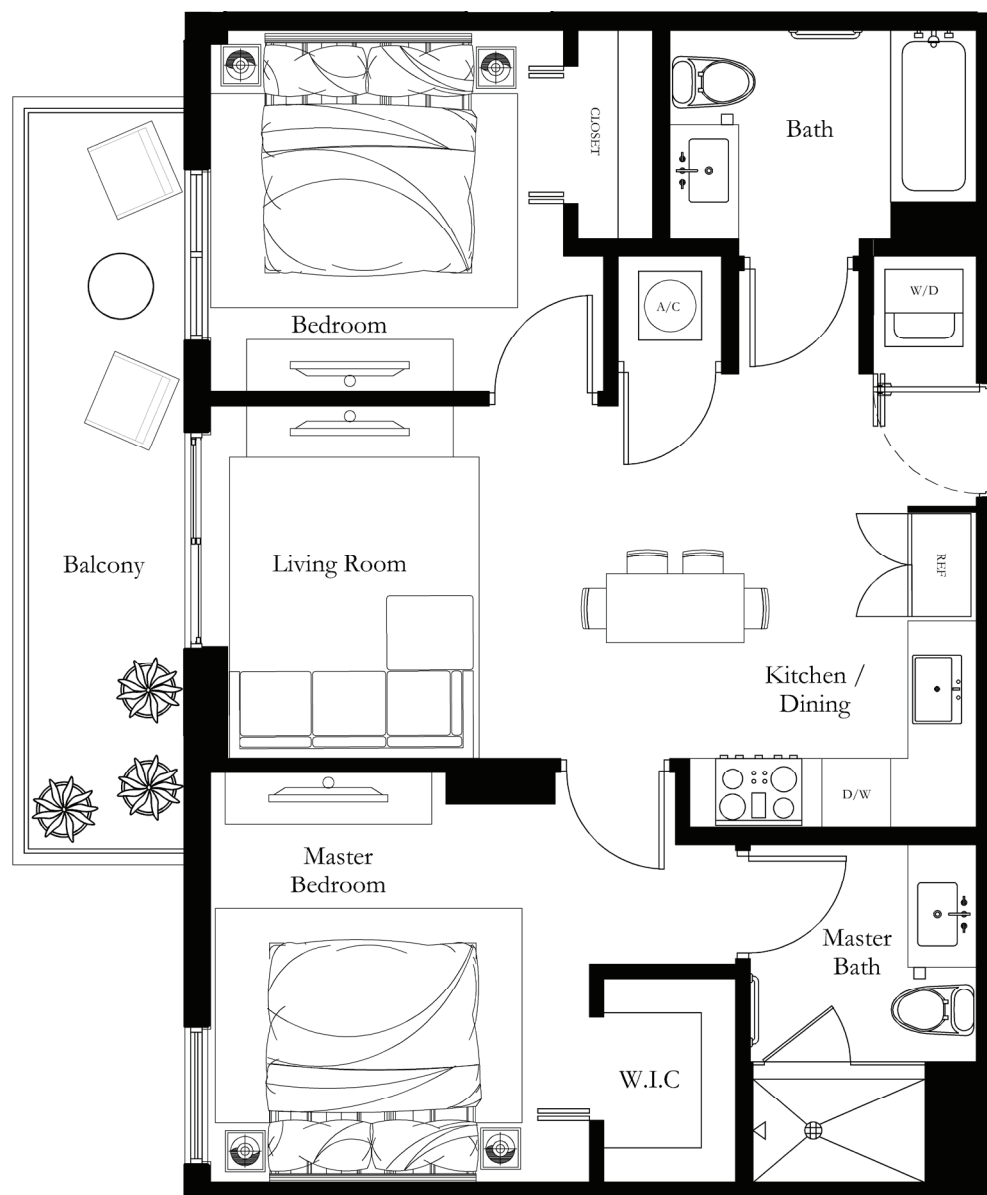

NORTH
FLOOR
PLAN

NB
4

SQF 800

PLAY IN THE OCEAN

THE HOLLY

BY SOLESTE

LIVE DOWNTOWN

2001 VAN BUREN ST, HOLLYWOOD, FL
SOLESTEHOLLY.COM

Floor plans are artist's rendering. All dimensions are approximate. Actual product and specifications may vary in dimension or detail. Not all features are available in every apartment. Prices and availability are subject to change. Square footage excludes balcony or terrace.