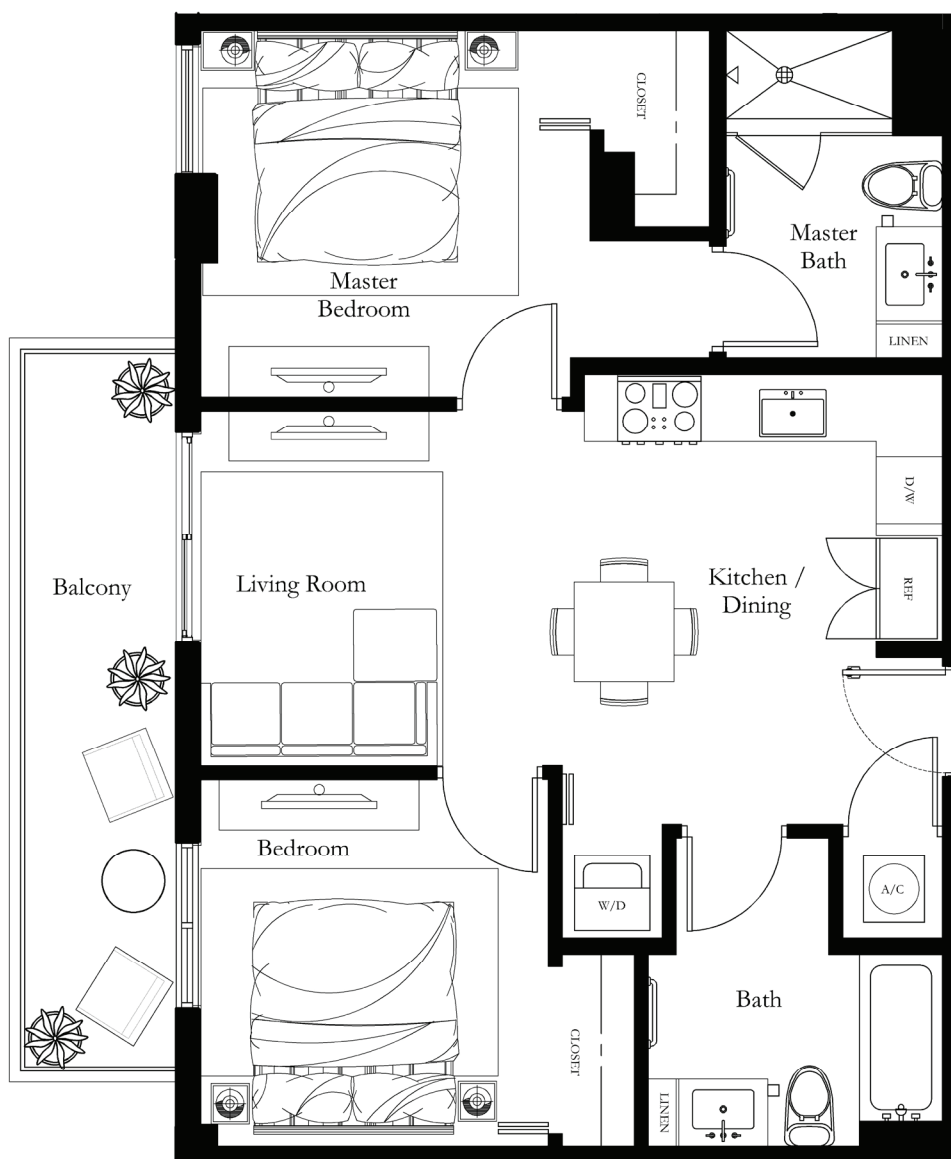

NORTH
FLOOR
PLAN

NB
3

SQF 800

PLAY IN THE OCEAN

THE HOLLY

BY SOLESTE

LIVE DOWNTOWN

2001 VAN BUREN ST, HOLLYWOOD, FL
SOLESTEHOLLY.COM

Floor plans are artist's rendering. All dimensions are approximate. Actual product and specifications may vary in dimension or detail. Not all features are available in every apartment. Prices and availability are subject to change. Square footage excludes balcony or terrace.