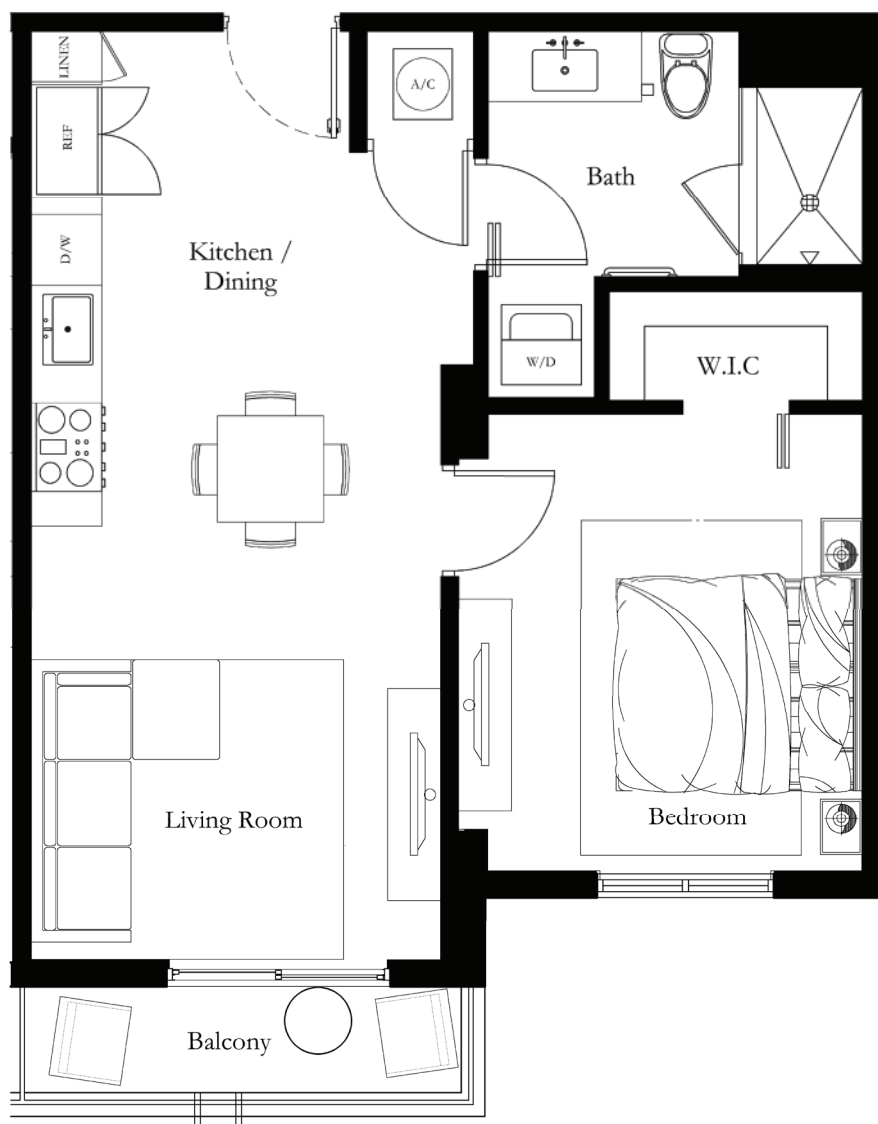

NORTH
FLOOR
PLAN

NA
4

↑ SQF 630

PLAY IN THE OCEAN

THE HOLLY

BY SOLESTE

LIVE DOWNTOWN

2001 VAN BUREN ST, HOLLYWOOD, FL
SOLESTEHOLLY.COM

Floor plans are artist's rendering. All dimensions are approximate. Actual product and specifications may vary in dimension or detail. Not all features are available in every apartment. Prices and availability are subject to change. Square footage excludes balcony or terrace.