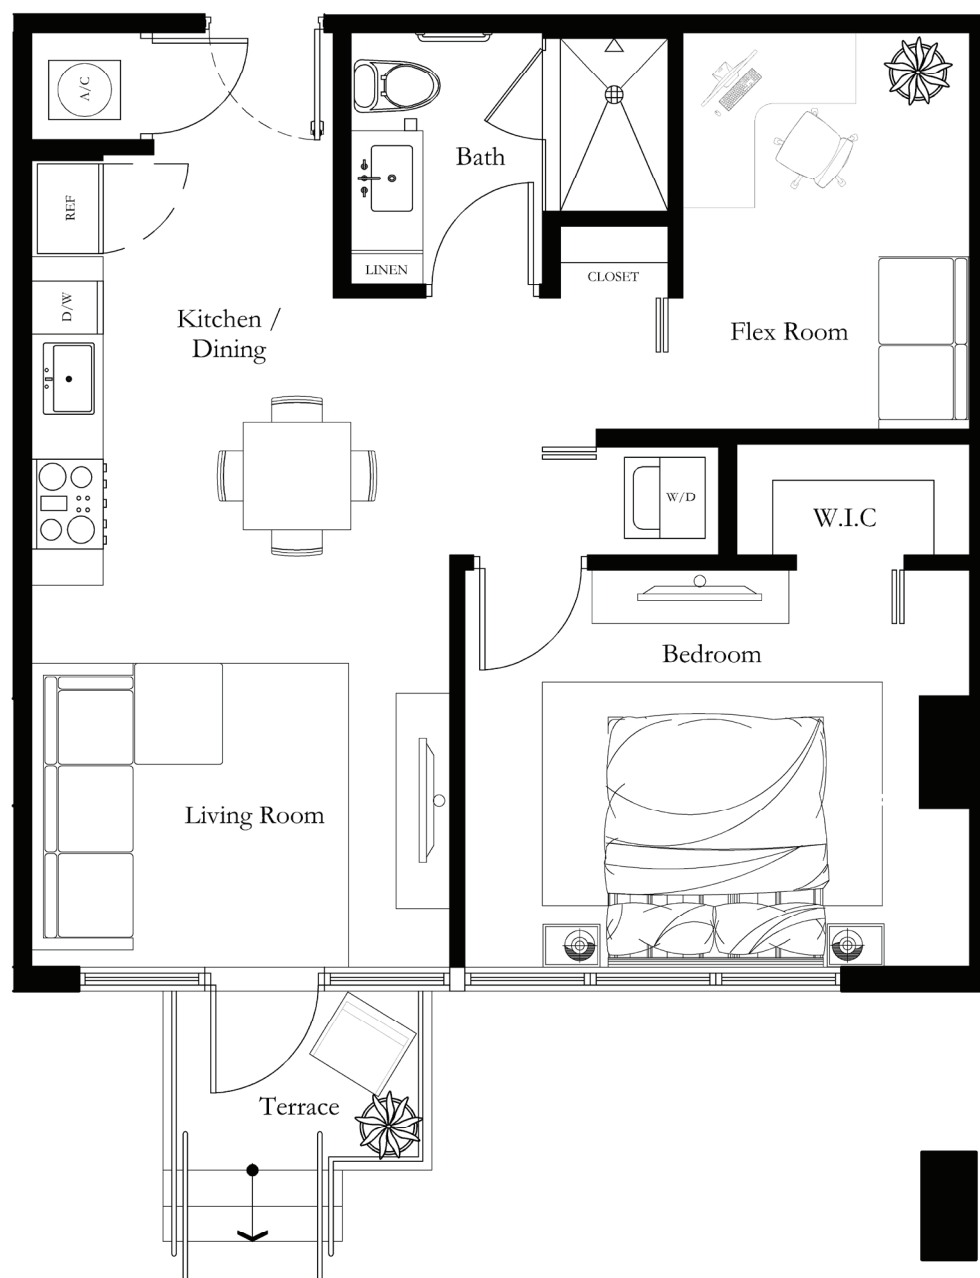

NDA 11

- 1
- 1
- 1

SQF 725

PLAY IN THE OCEAN

THE HOLLY

BY SOLESTE

LIVE DOWNTOWN

2001 VAN BUREN ST, HOLLYWOOD, FL
SOLESTEHOLLY.COM

Floor plans are artist's rendering. All dimensions are approximate. Actual product and specifications may vary in dimension or detail. Not all features are available in every apartment. Prices and availability are subject to change. Square footage excludes balcony or terrace.