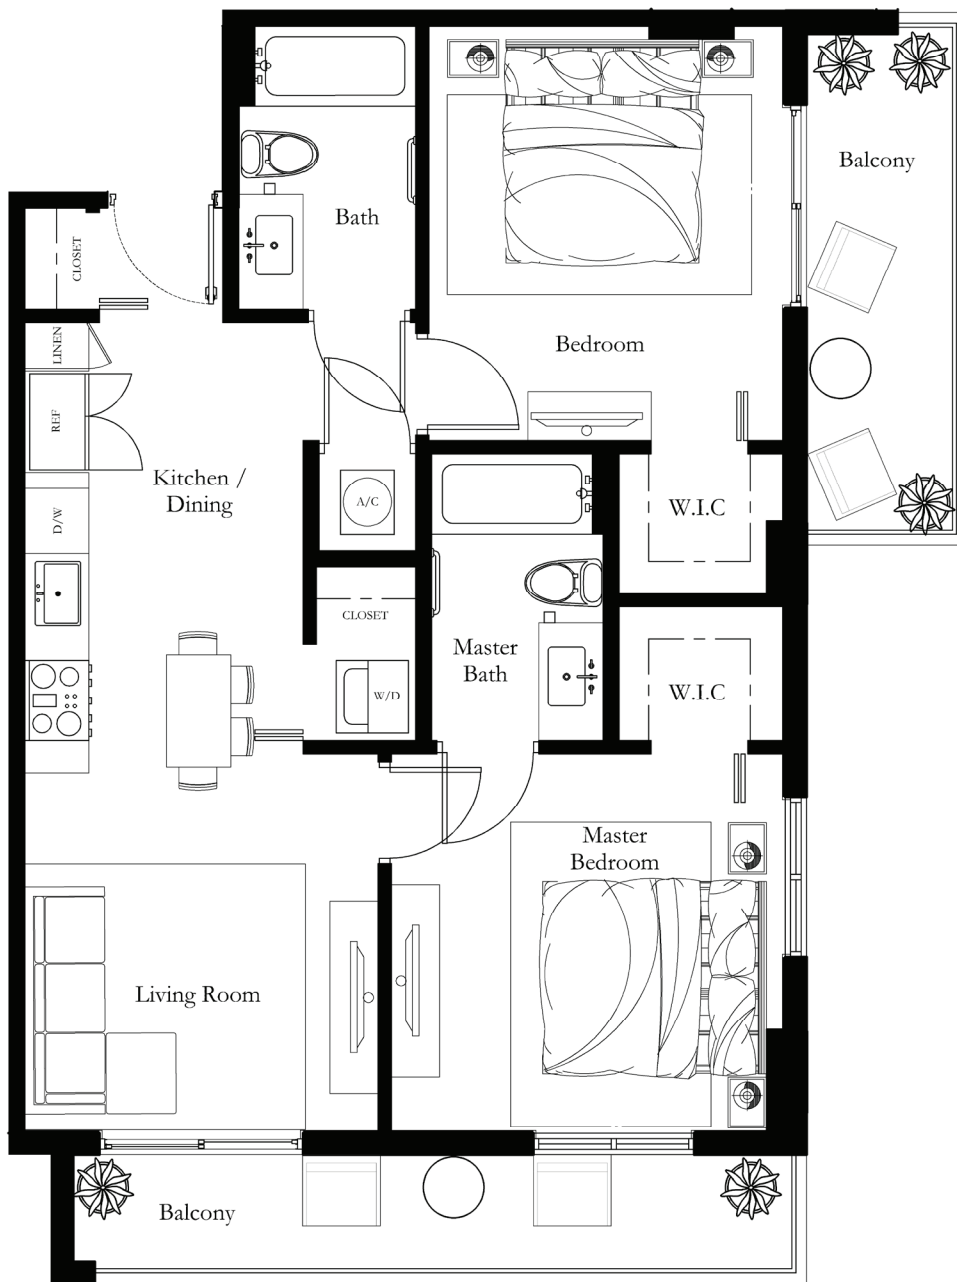

NORTH
FLOOR
PLAN

NB
5

SQF 830

PLAY IN THE OCEAN

THE HOLLY

BY SOLESTE

LIVE DOWNTOWN

2001 VAN BUREN ST, HOLLYWOOD, FL
SOLESTEHOLLY.COM

Floor plans are artist's rendering. All dimensions are approximate. Actual product and specifications may vary in dimension or detail. Not all features are available in every apartment. Prices and availability are subject to change. Square footage excludes balcony or terrace.