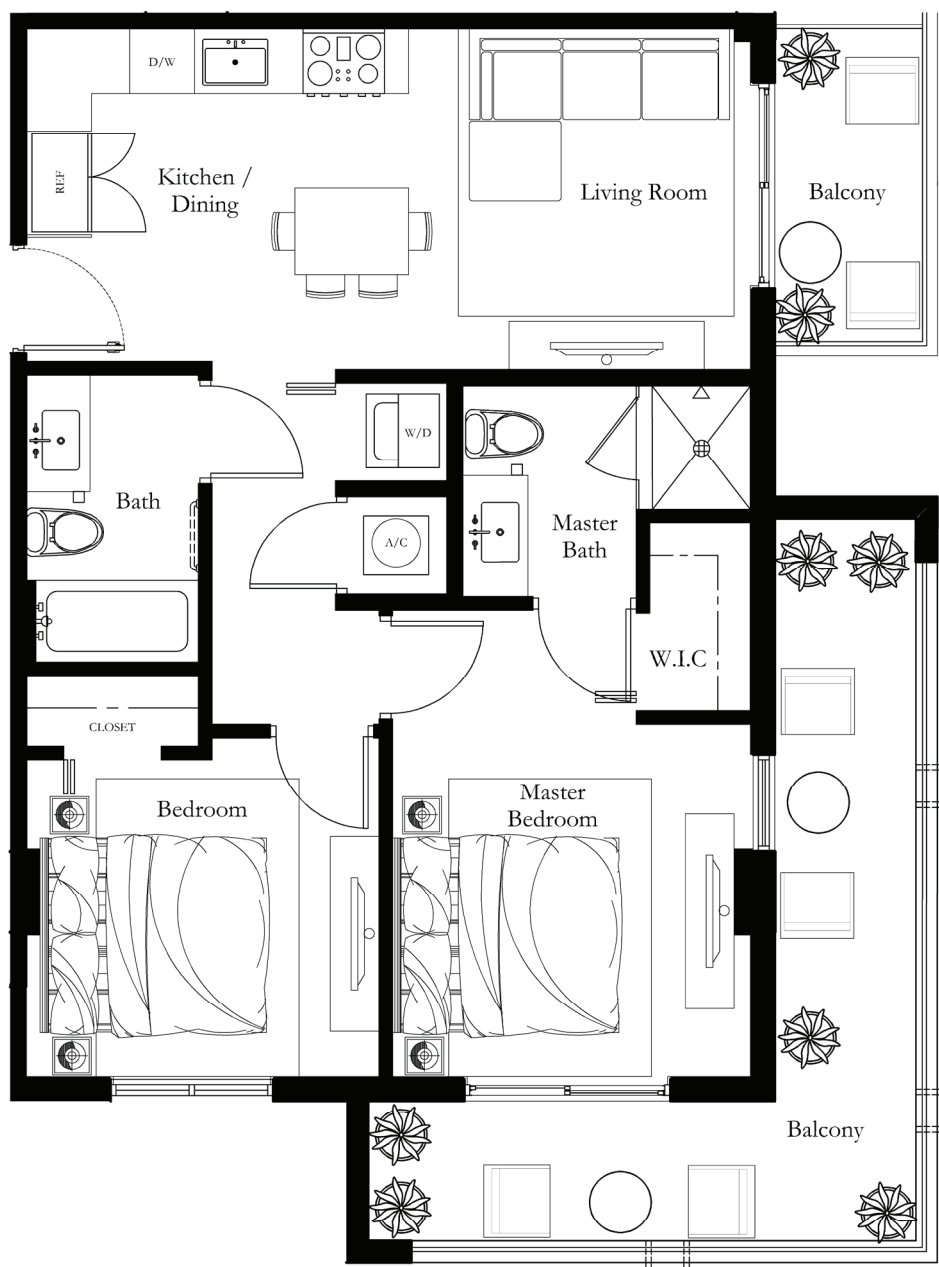

NORTH
FLOOR
PLAN

NB
1

↑ SQF 770

PLAY IN THE OCEAN

THE HOLLY

BY SOLESTE

LIVE DOWNTOWN

2001 VAN BUREN ST, HOLLYWOOD, FL
SOLESTEHOLLY.COM

Floor plans are artist's rendering. All dimensions are approximate. Actual product and specifications may vary in dimension or detail. Not all features are available in every apartment. Prices and availability are subject to change. Square footage excludes balcony or terrace.