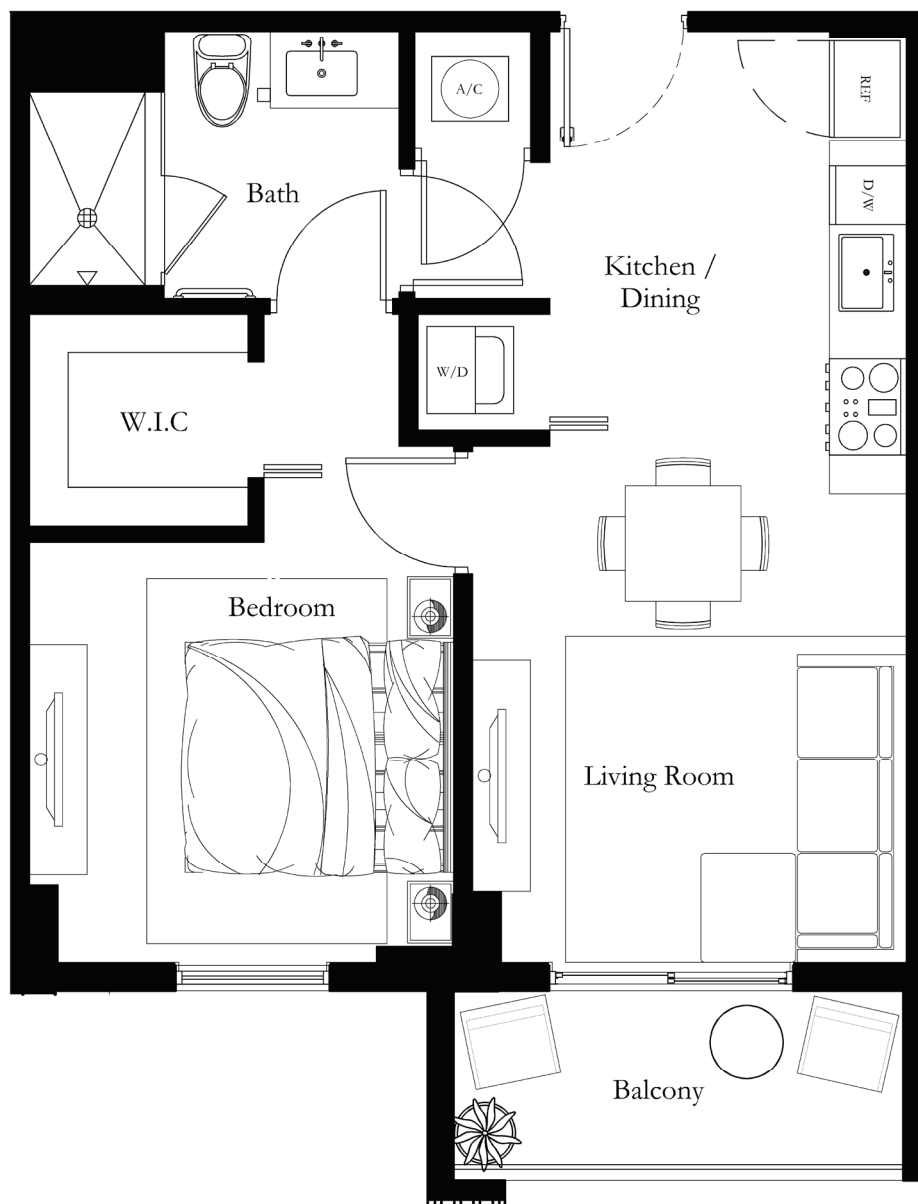

NORTH
FLOOR
PLAN

NA
3

SQF 595

PLAY IN THE OCEAN

THE HOLLY

BY SOLESTE

LIVE DOWNTOWN

2001 VAN BUREN ST, HOLLYWOOD, FL
SOLESTEHOLLY.COM

Floor plans are artist's rendering. All dimensions are approximate. Actual product and specifications may vary in dimension or detail. Not all features are available in every apartment. Prices and availability are subject to change. Square footage excludes balcony or terrace.