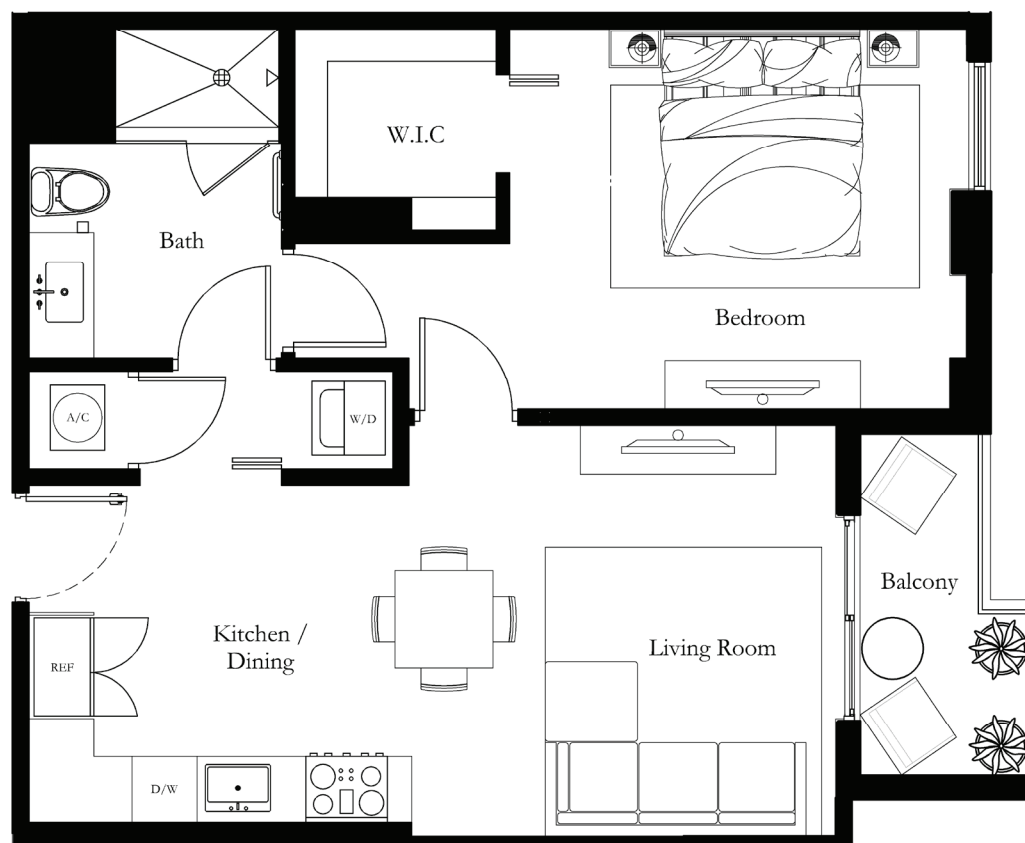

## THE HOLLY

BY SOLESTE

LIVE DOWNTOWN

2001 VAN BUREN ST, HOLLYWOOD, FL  
SOLESTEHOLLY.COM

Floor plans are artist's rendering. All dimensions are approximate. Actual product and specifications may vary in dimension or detail. Not all features are available in every apartment. Prices and availability are subject to change. Square footage excludes balcony or terrace.