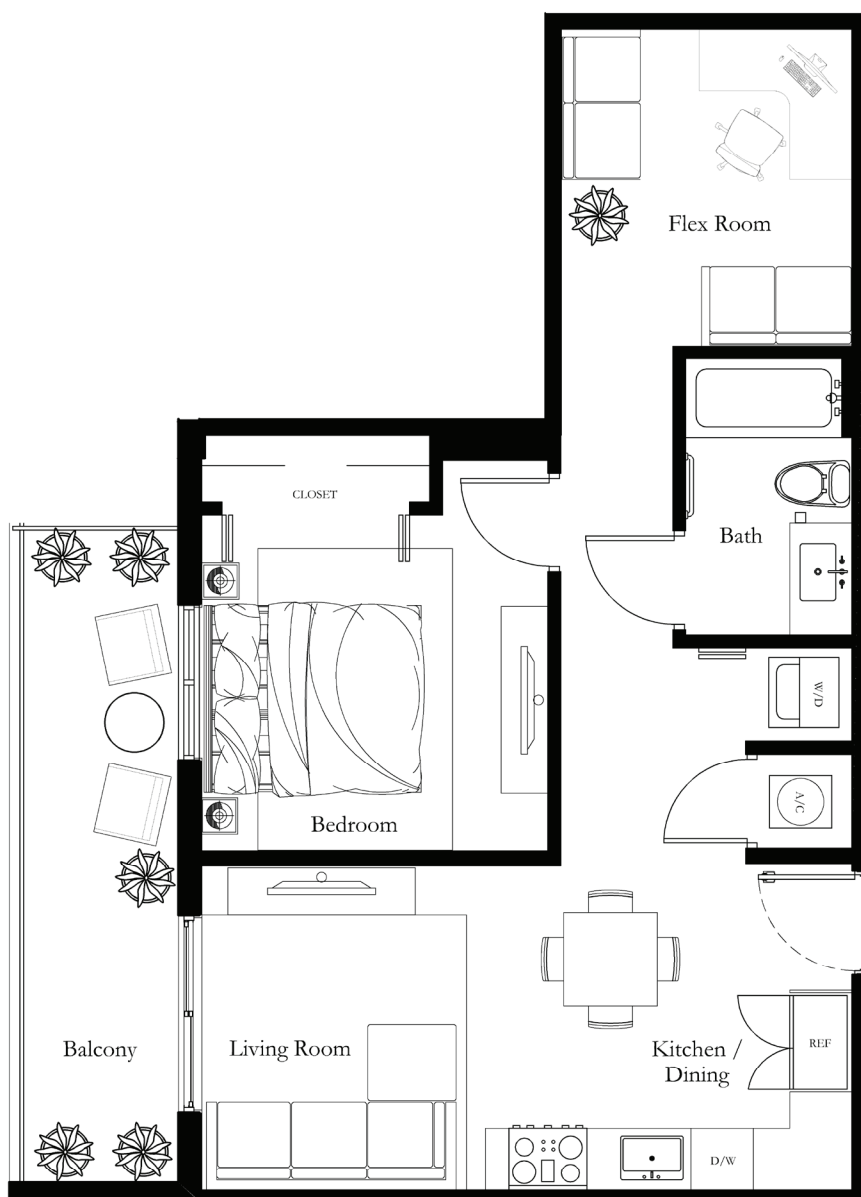

NDA 9

- 1
- 1
- 1

↑ SQF 640

PLAY IN THE OCEAN

THE HOLLY

BY SOLESTE

LIVE DOWNTOWN

2001 VAN BUREN ST, HOLLYWOOD, FL
SOLESTEHOLLY.COM

Floor plans are artist's rendering. All dimensions are approximate. Actual product and specifications may vary in dimension or detail. Not all features are available in every apartment. Prices and availability are subject to change. Square footage excludes balcony or terrace.