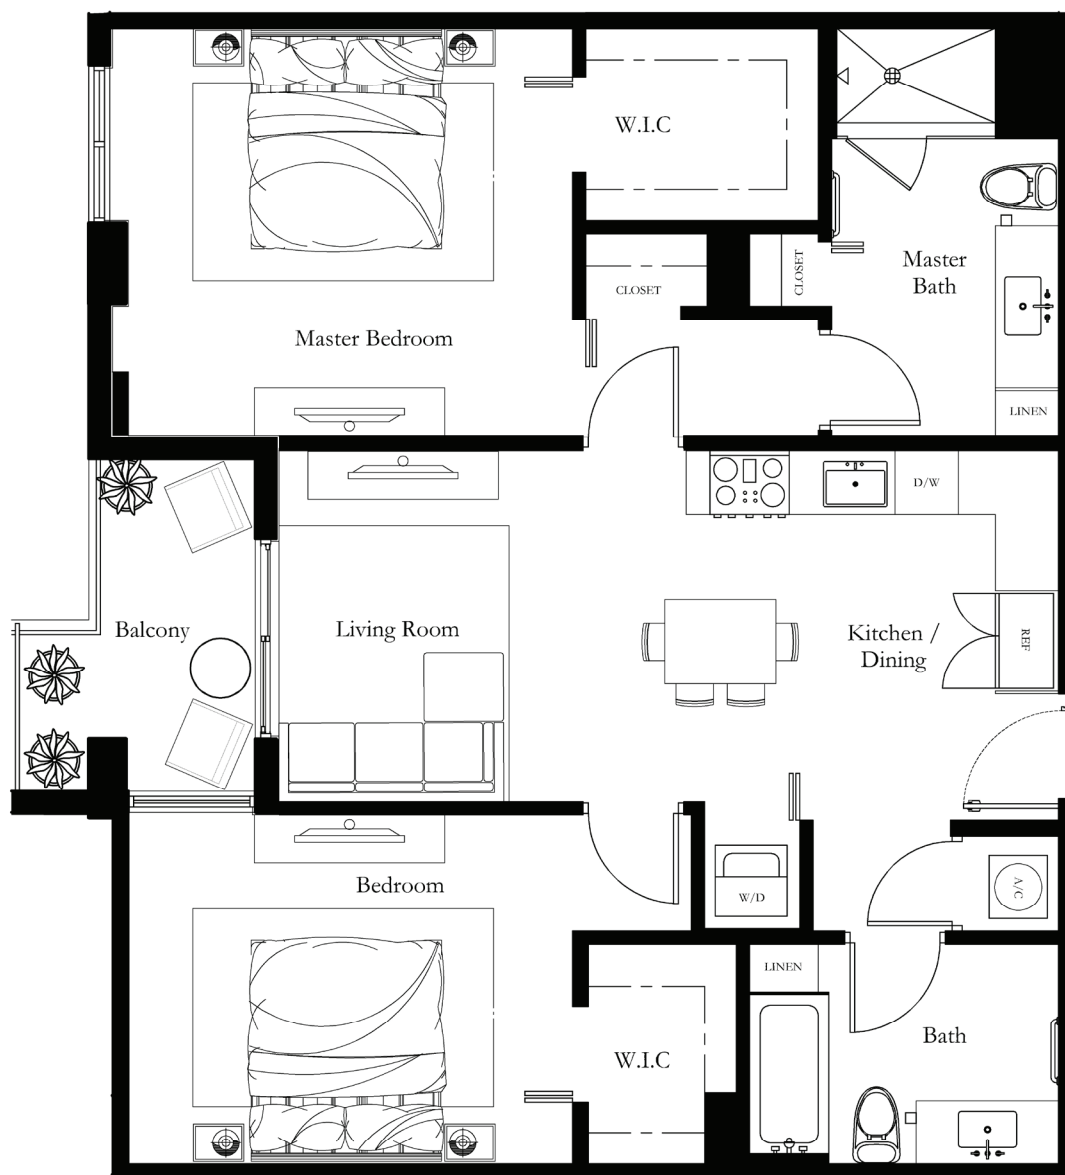

# THE HOLLY

BY SOLESTE

LIVE DOWNTOWN

2001 VAN BUREN ST, HOLLYWOOD, FL  
SOLESTEHOLLY.COM

Floor plans are artist's rendering. All dimensions are approximate. Actual product and specifications may vary in dimension or detail. Not all features are available in every apartment. Prices and availability are subject to change. Square footage excludes balcony or terrace.

# THE HOLLY

2001 VAN BUREN ST, HOLLYWOOD, FL  
SOLESTEHOLLY.COM

BY SOLESTE

LIVE DOWNTOWN

Floor plans are artist's rendering. All dimensions are approximate. Actual product and specifications may vary in dimension or detail. Not all features are available in every apartment. Prices and availability are subject to change. Square footage excludes balcony or terrace.