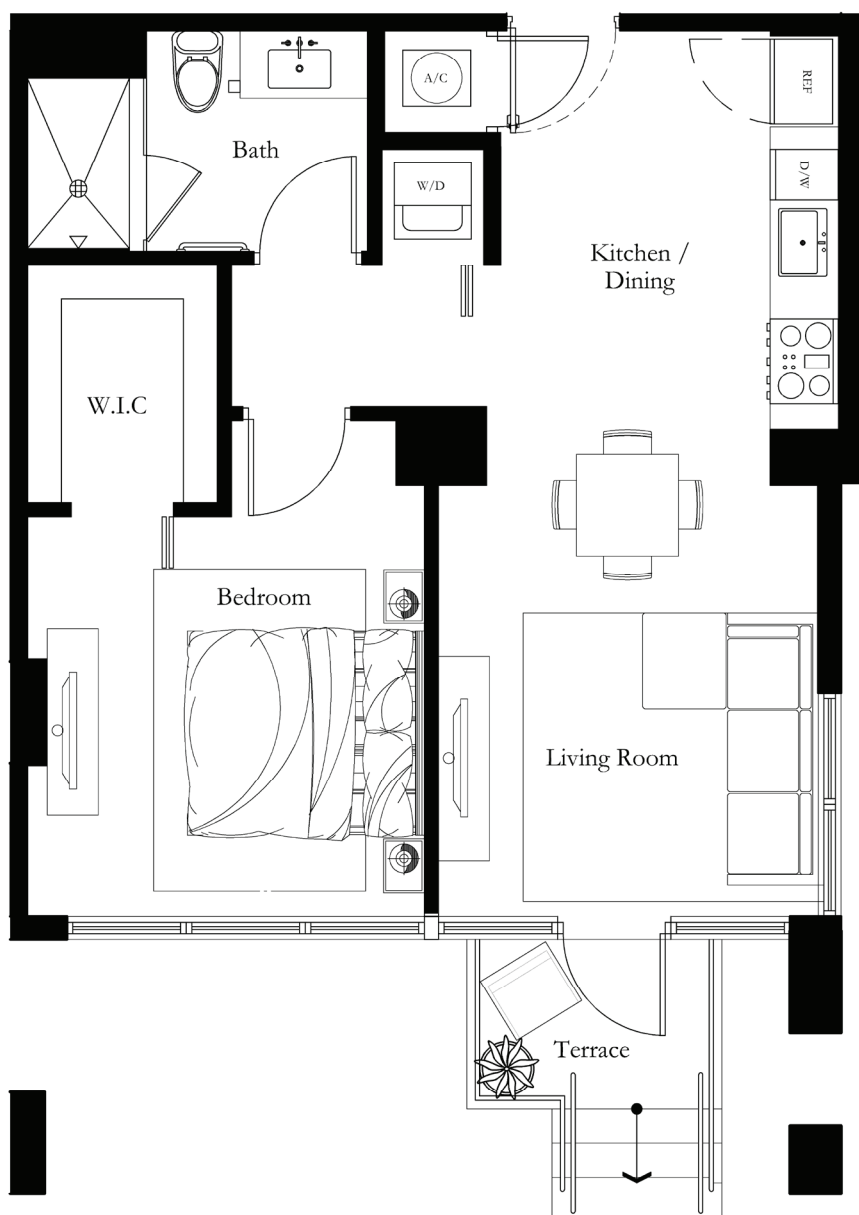

NORTH
FLOOR
PLAN

NA
6

SQF 670

PLAY IN THE OCEAN

THE HOLLY

BY SOLESTE

LIVE DOWNTOWN

2001 VAN BUREN ST, HOLLYWOOD, FL
SOLESTEHOLLY.COM

Floor plans are artist's rendering. All dimensions are approximate. Actual product and specifications may vary in dimension or detail. Not all features are available in every apartment. Prices and availability are subject to change. Square footage excludes balcony or terrace.