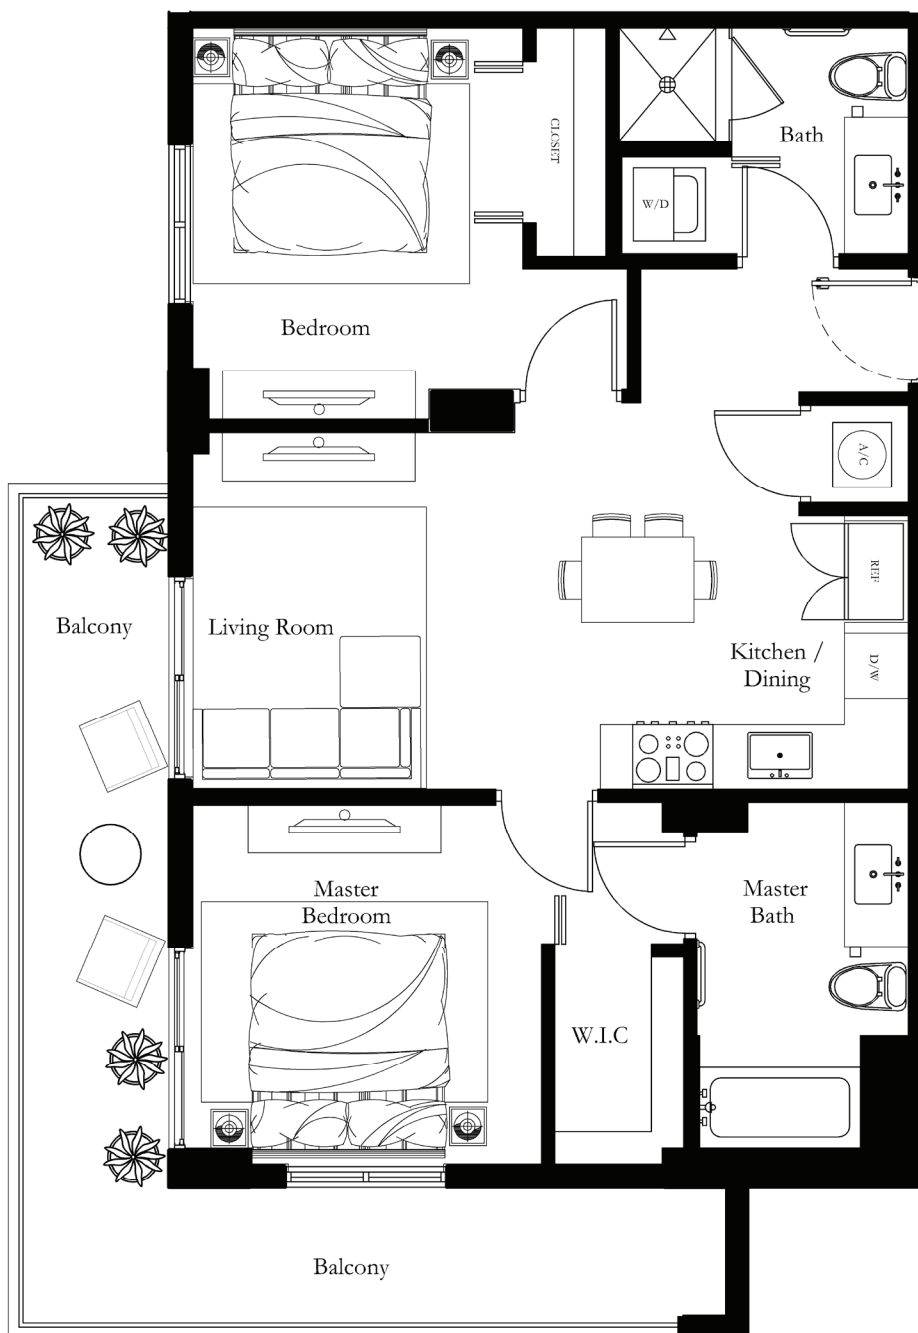

NORTH
FLOOR
PLAN

NB
6

SQF 850

PLAY IN THE OCEAN

THE HOLLY

BY SOLESTE

LIVE DOWNTOWN

2001 VAN BUREN ST, HOLLYWOOD, FL
SOLESTEHOLLY.COM

Floor plans are artist's rendering. All dimensions are approximate. Actual product and specifications may vary in dimension or detail. Not all features are available in every apartment. Prices and availability are subject to change. Square footage excludes balcony or terrace.